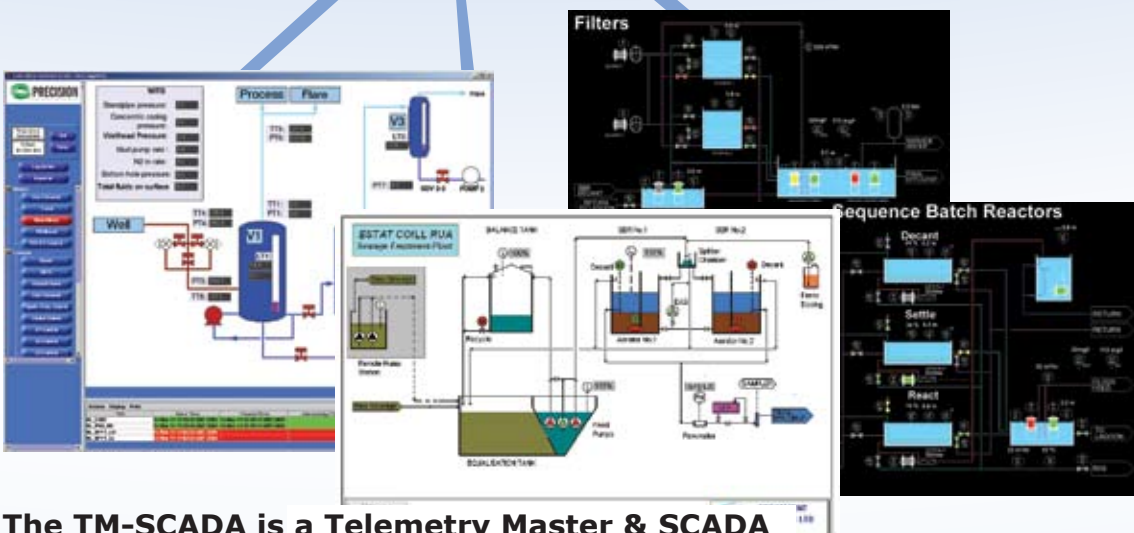

# The TM-SCADA

Wherever plant or equipment are located  
Wherever decisions and actions maybe required  
Wherever skilled personnel travel

The TM-SCADA - maintains the connection

Create new working methods  
Lower costs & improved quality

**CENTRAL OFFICE  
SCADA  
LICENCE FREE!**

- MIMICS
- ALARMS
- TRENDS
- CONTROL
- REPORTS
- DIAGNOSTICS
- SF VIDEO

The TM-SCADA is a Telemetry Master & SCADA server.

The unit supports up to 100 of Controlstar System's plant outstations. The Telemetry connection can be over GSM, GPRS, 3G, PSTN or Broadband.